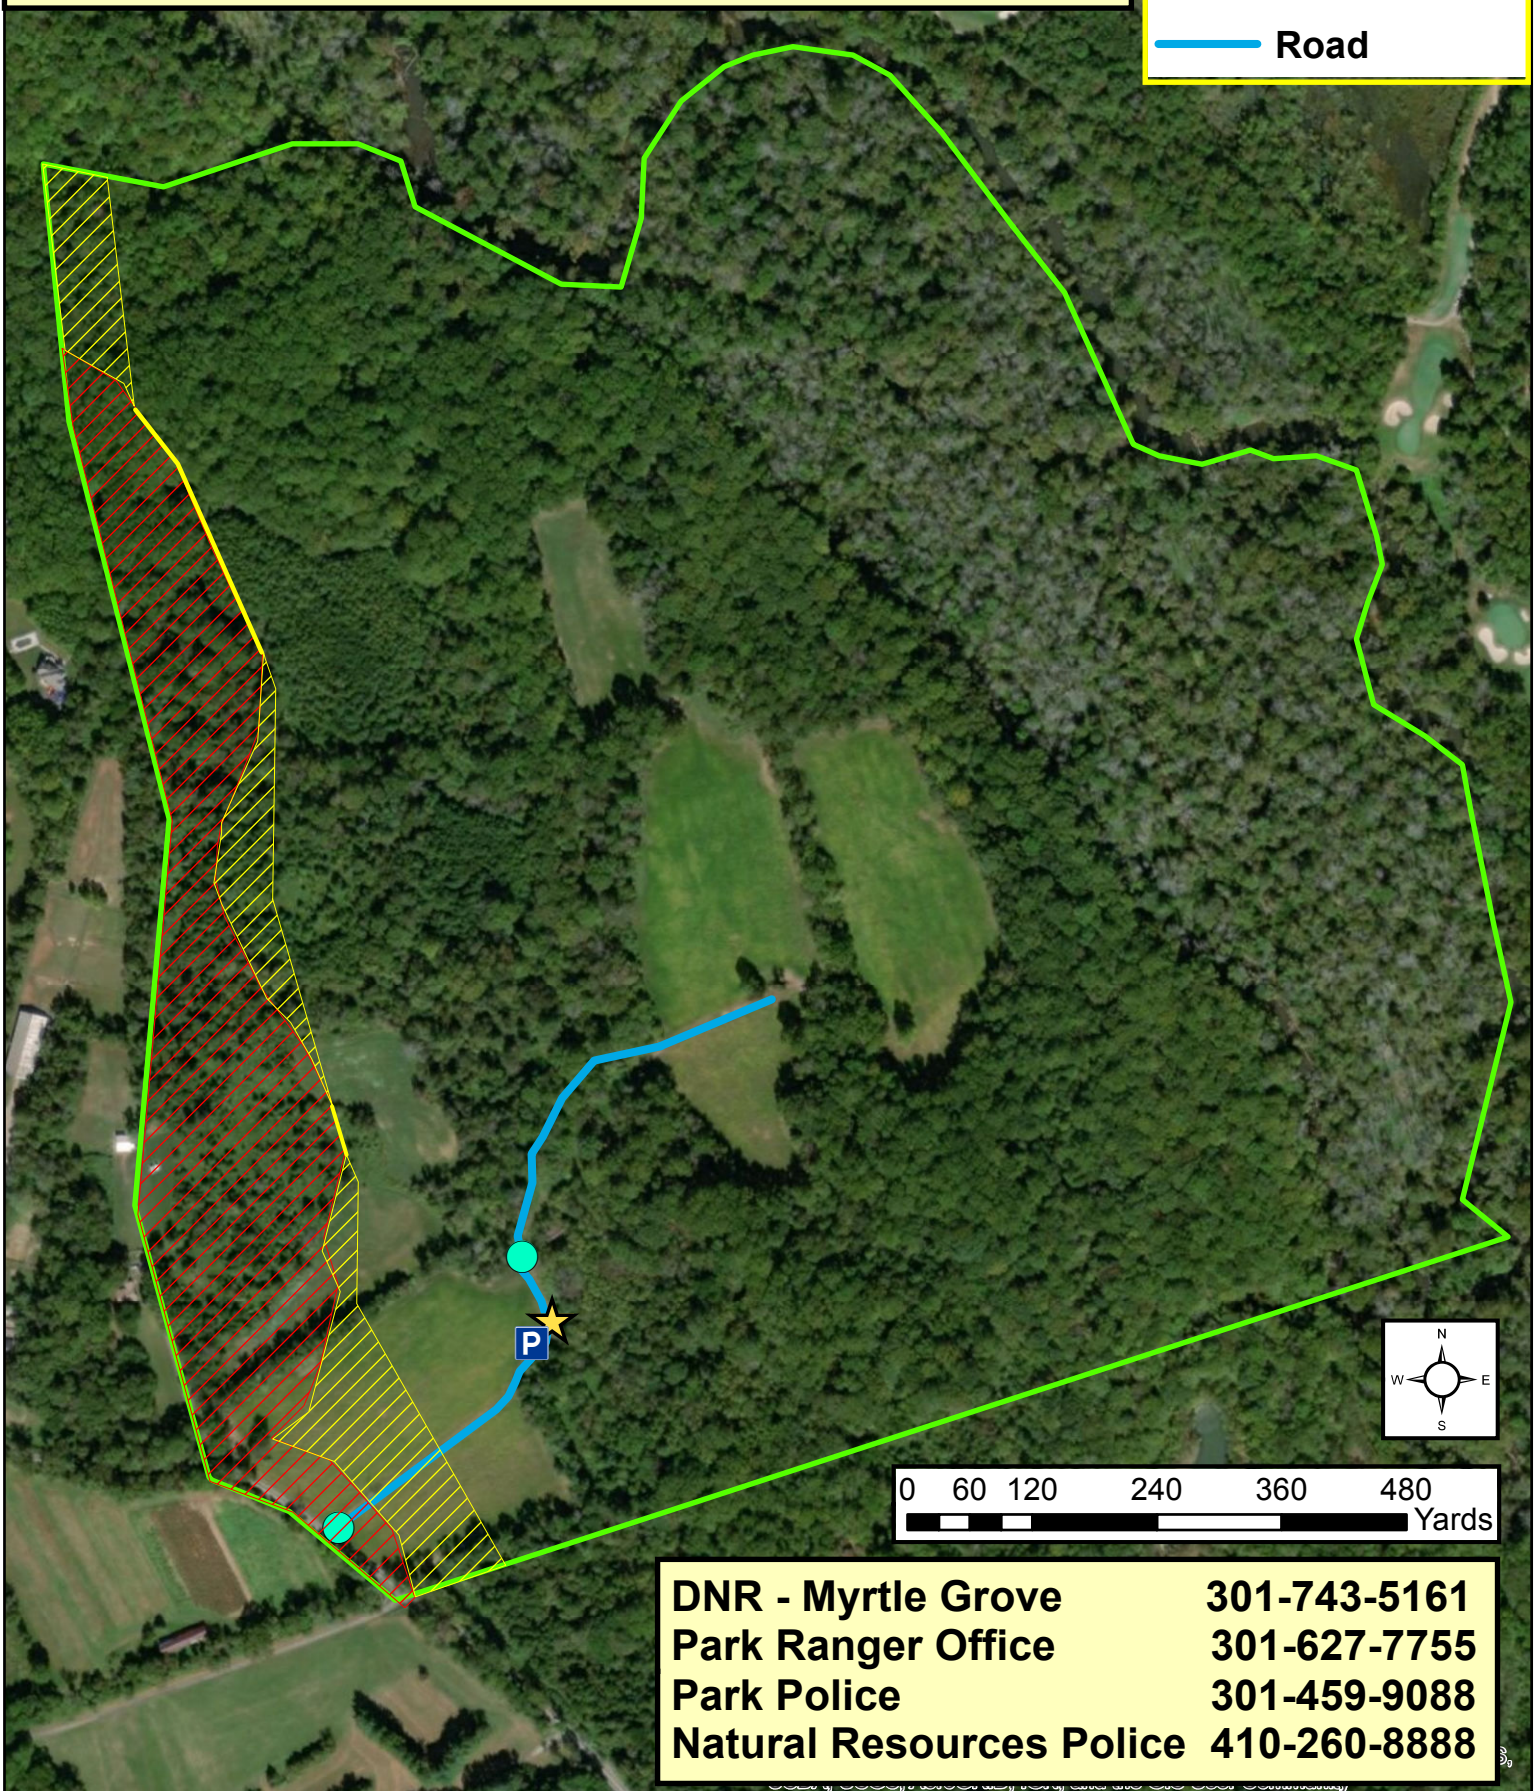

QUEEN ANNE BRIDGE ROAD CWMA

- Archery Deer Hunting Allowed Monday to Friday
- Permit & Daily Reservation Required
- Red Zone (Safety Zone - NO HUNTING)
- Yellow Zone (No Loaded Weapons - NO HUNTING)

Legend

- ★ Sign In Kiosk
- P Parking
- Gates
- Road

DNR - Myrtle Grove	301-743-5161
Park Ranger Office	301-627-7755
Park Police	301-459-9088
Natural Resources Police	410-260-8888