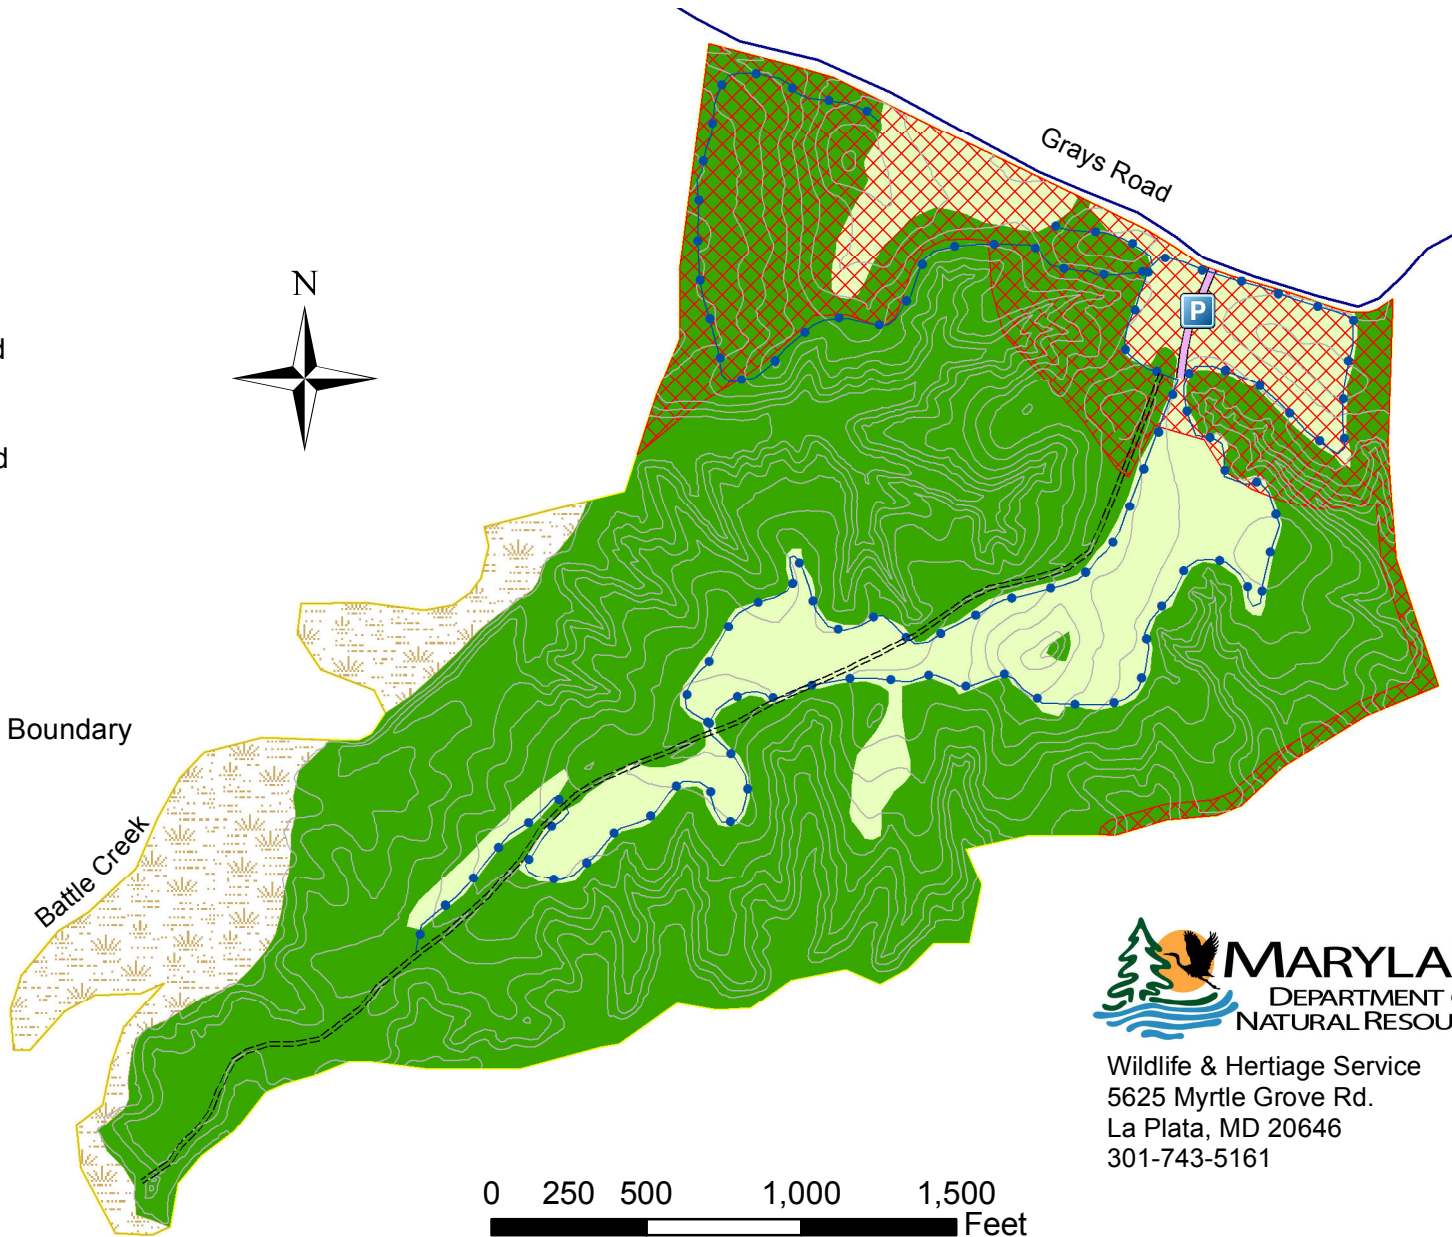

Biscoe Gray Heritage Farm Cooperative Wildlife Management Area

- Parking
- Grays Road
- Gravel Road
- Trail
- Rolling Road
- No Hunting
- Forest
- Field
- Marsh
- Biscoe Gray Boundary

Location of Biscoe Gray CWMA
within Calvert County

MARYLAND
DEPARTMENT OF
NATURAL RESOURCES
Wildlife & Heritage Service
5625 Myrtle Grove Rd.
La Plata, MD 20646
301-743-5161